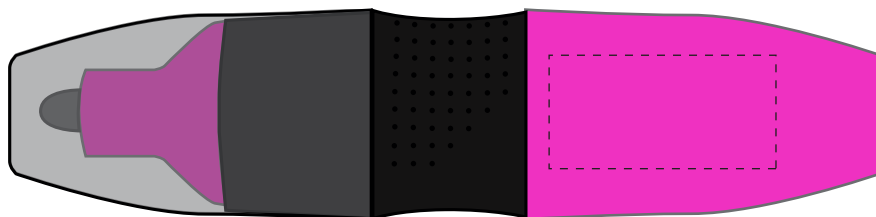

Your Ref:

Quantity:

Product Code: TPC000504

Our Ref:

Version: 1

Product Colour: PINK

PRINTING CONCERNS:

We stock this item in the following colours

**PANTONE REFERENCE(S)**

Full Colour Printing

ARTWORK SCALE 100%

ARTWORK SCALE 100%

Max print area: 30mm x 15mm

Product Image for visualisation
- colours may vary

The dashed line is to demonstrate print area and will not appear on your printed item